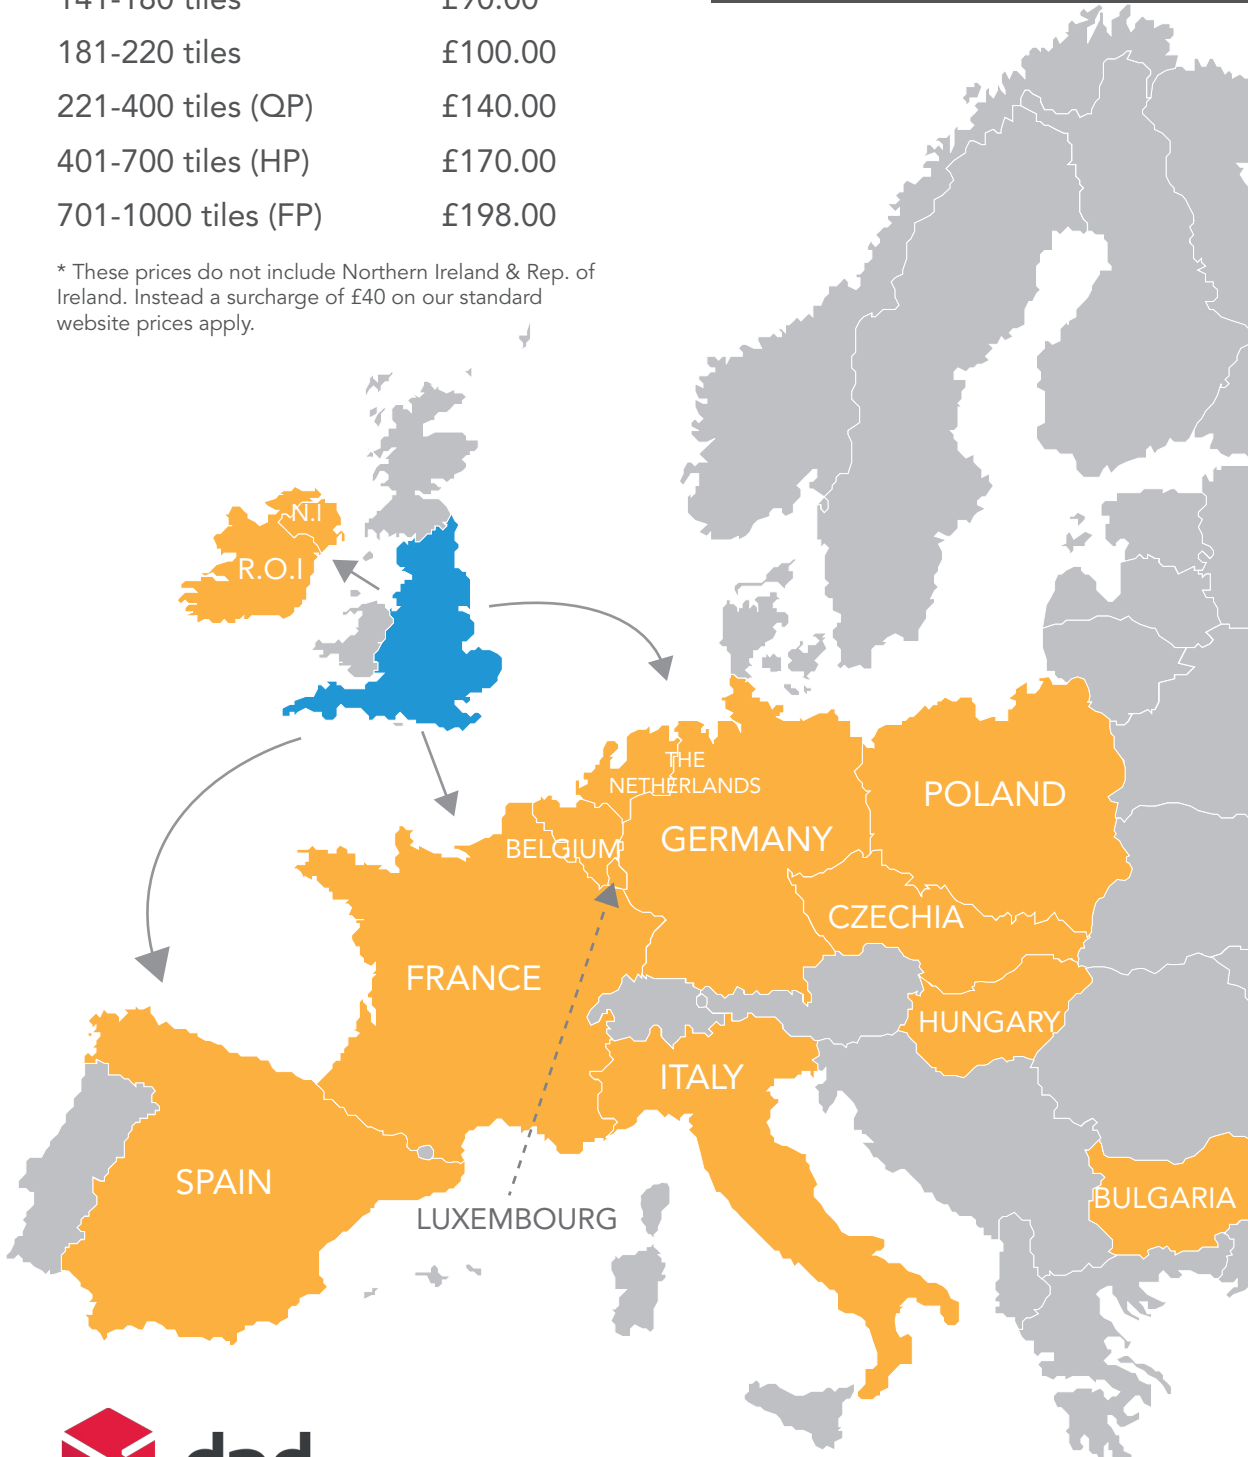

Up to 60 tiles	£30.00
61-100 tiles	£50.00
101-140 tiles	£70.00
141-180 tiles	£90.00
181-220 tiles	£100.00
221-400 tiles (QP)	£140.00
401-700 tiles (HP)	£170.00
701-1000 tiles (FP)	£198.00

ORANGE = YES WE DELIVER

DELIVERY TIME IS 2-5 WORKING DAYS

(Except Hungary which is 10 working days)

* These prices do not include Northern Ireland & Rep. of Ireland. Instead a surcharge of £40 on our standard website prices apply.

All destinations include tracking and a 1 hour time slot for delivery through DPD.

Telephone [0345 222 1544](tel:03452221544) or email sales@dctukgroup.com to find out more.